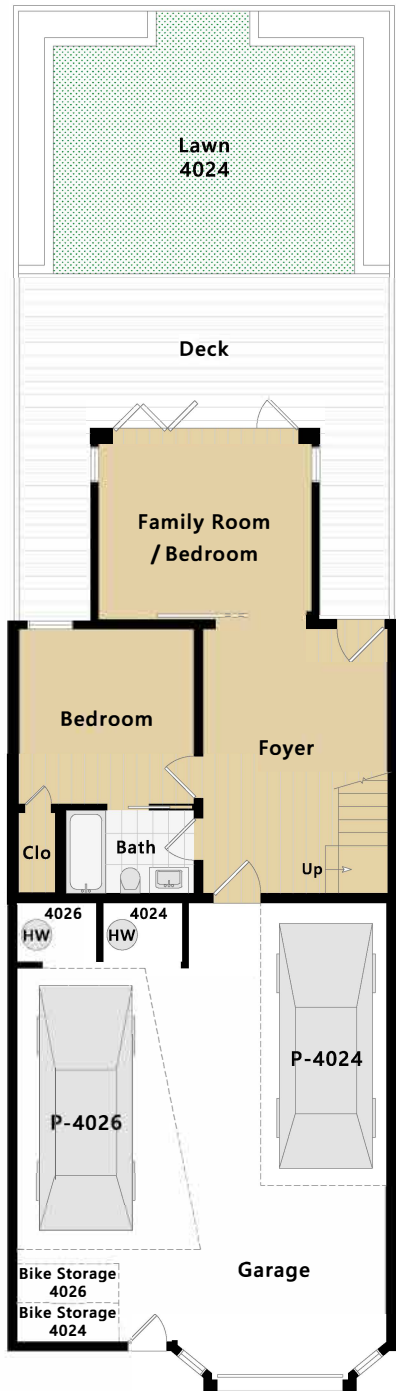

4024-4026 18th Street

San Francisco, CA

4024 Lower Level

4024 Main Level

4026 Main Level

4026 Upper Level